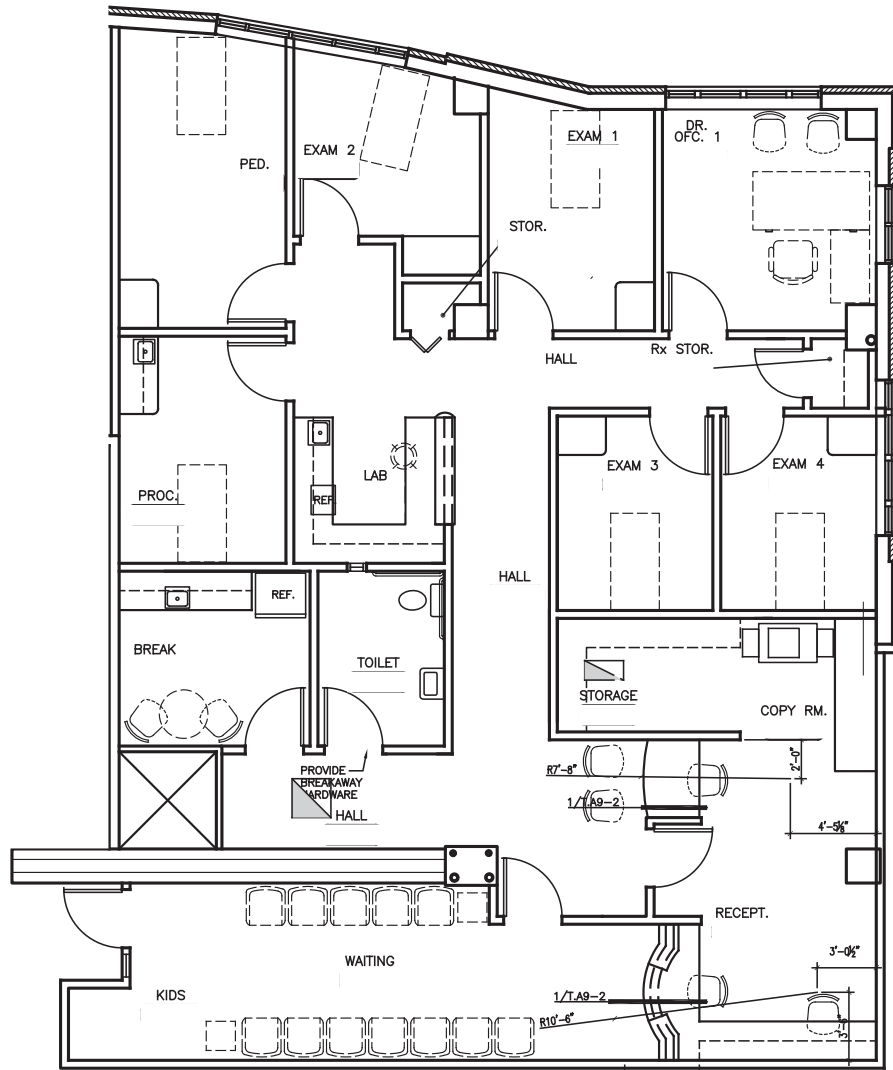

# SKY RIDGE ASPEN BUILDING

10103 RIDGEGATE PARKWAY, LONE TREE, CO

SUITE 114  
2,254 SF

**DANN BURKE**  
+1 720 528 6362  
DANN.BURKE@CBRE.COM

**STEPHANI GASKINS**  
+1 720 528 6346  
STEPHANI.GASKINS@CBRE.COM